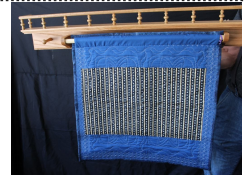

2026 Ohio Mennonite Relief Sale 7/10/2026-7/11/2026

---

110 Burgoyne
Large Quilt | 100 x 100 | Pieced | Donated by: Pleasant View Mennonite Sewing Circle,
Millersburg

Can ship.

---

111 Sisters Forever
Large Quilt | 84 x 104 | Pieced, Embroidered, Cross-stitched, Signed, Dated, One-needle, Two
matching pillows | Pieced by: Dee Neuenschwander, Dalton | Donated by: Sharon & Dee, Apple
Creek & Dalton

Can ship.

---

115 Wall Shelf w Small Quilt