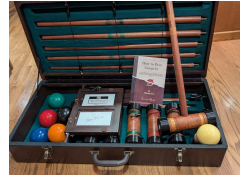

182 2 Country Spring Chairs

183 Cedar 4 Box Martin Bird House W/20ft pole & winch

184 Raised Bed 4' x 12' x 26"

185 Master Croquet Set

186 2 Poly Lawn Chairs

187 2 Urban Arm Chairs and Balcony Table

188 Coffee Table