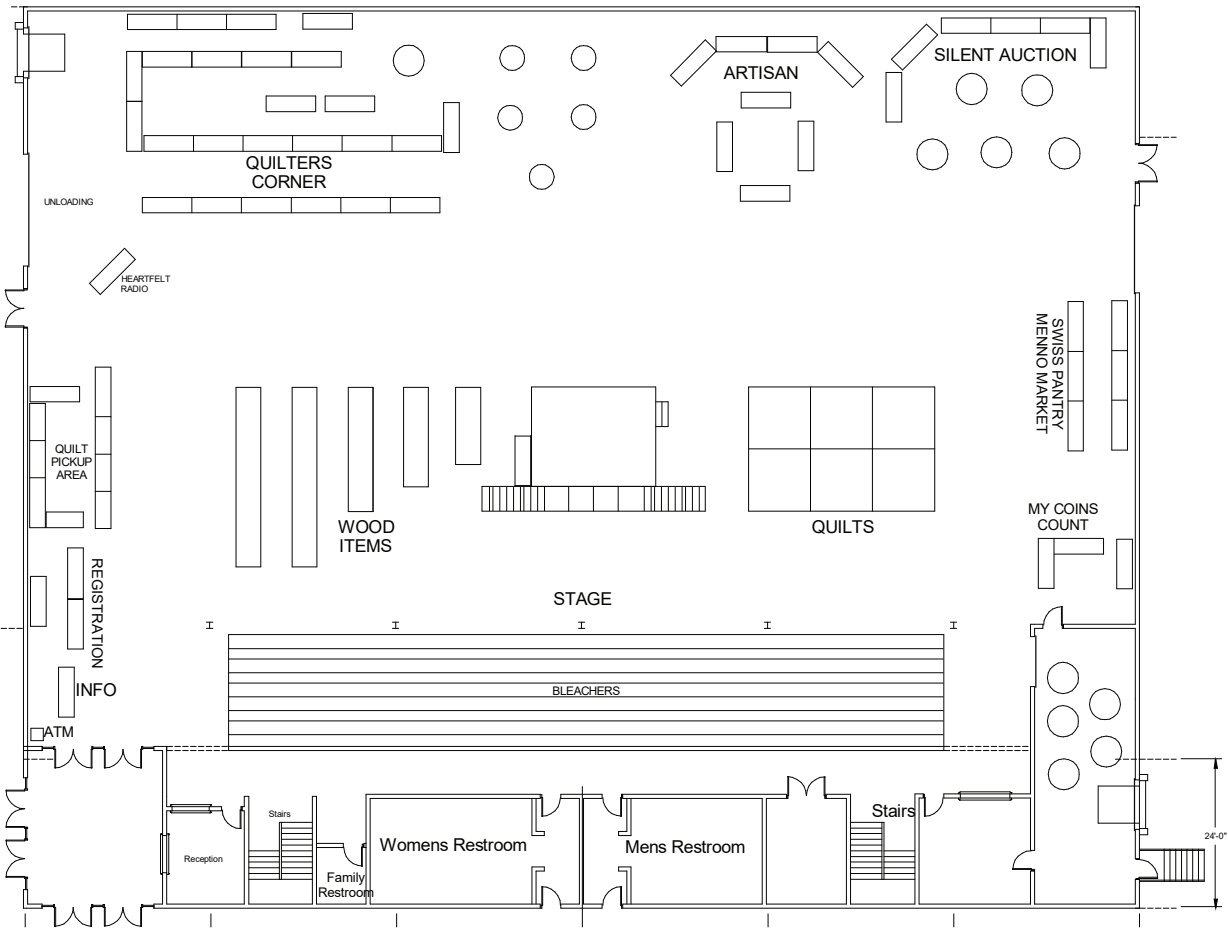

EVENT CENTER LAYOUT

NORTH
↓