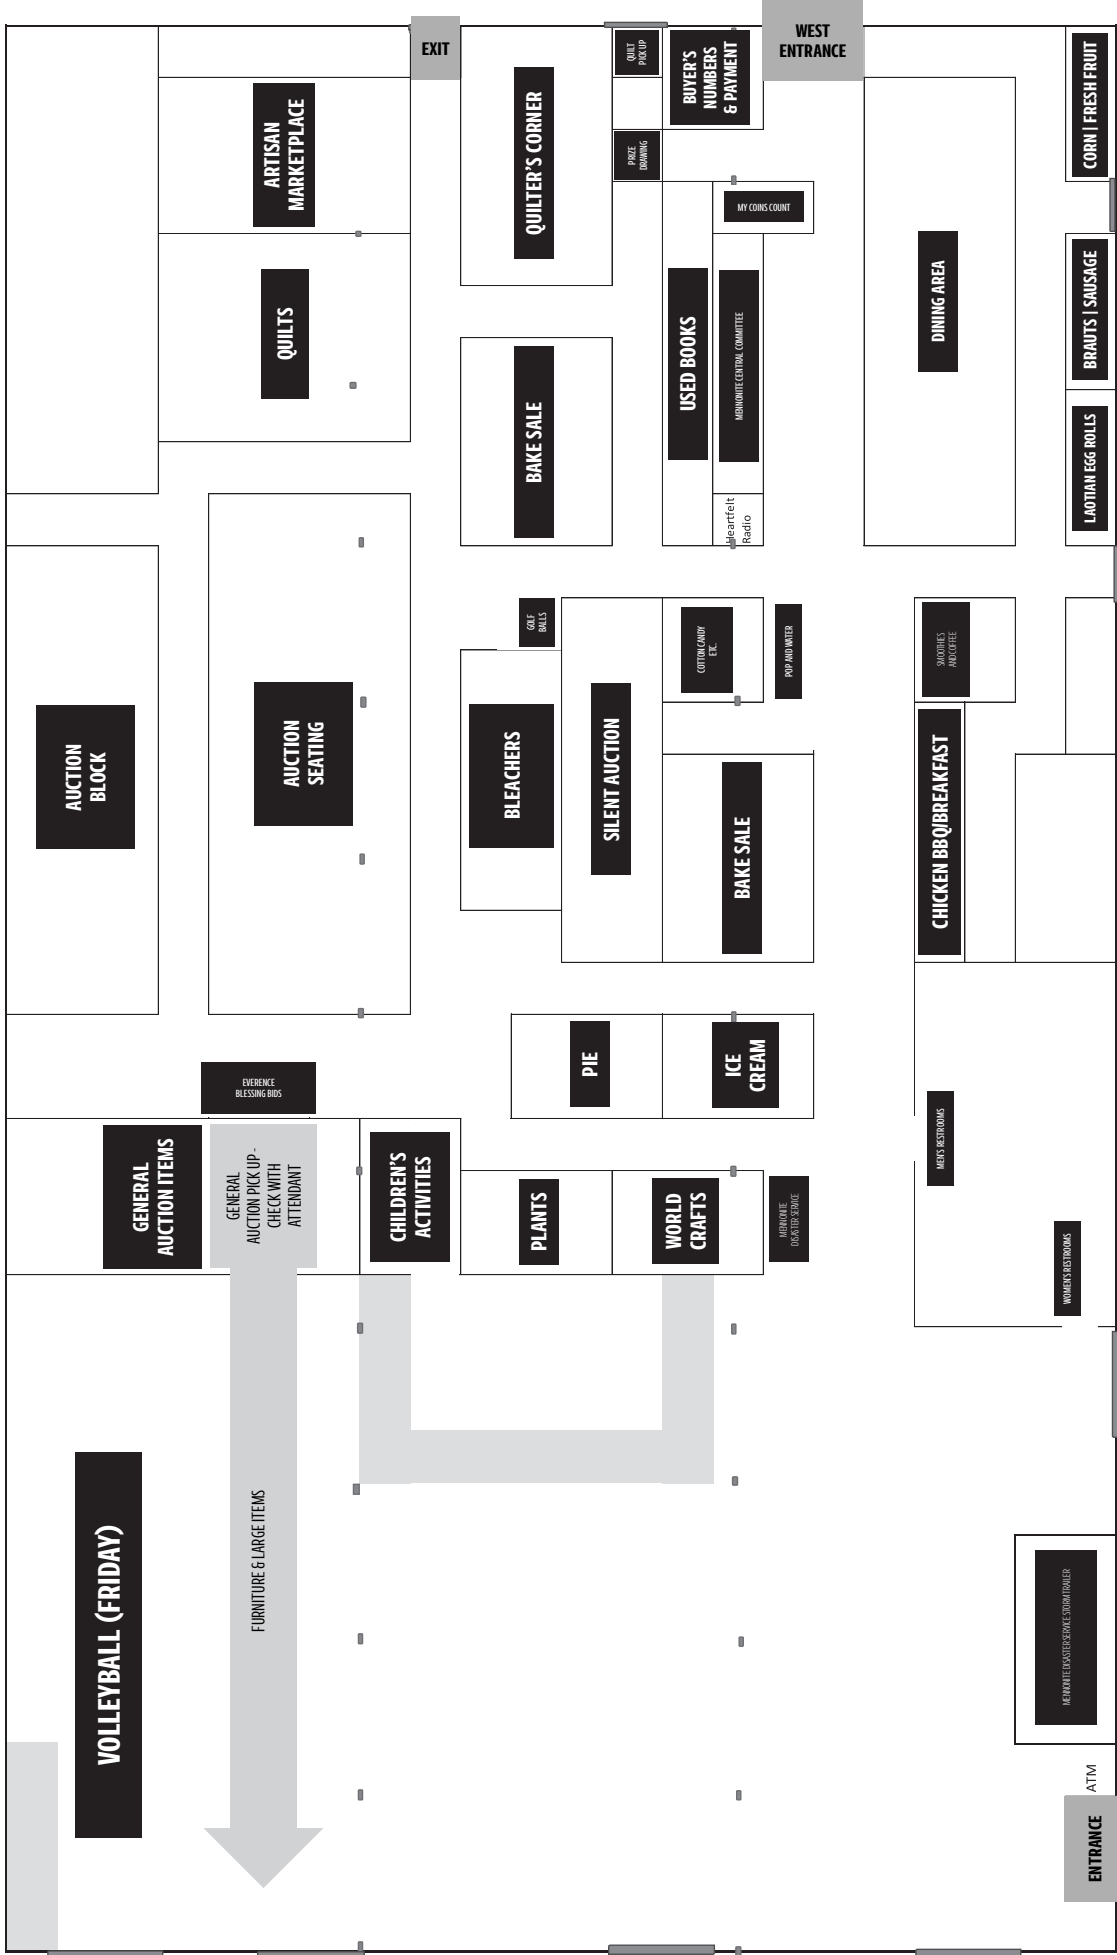

NOTE: There is a horse sale going on in the upper building.
Please exit on the **west** side to avoid traffic problems.

Buggy Parking is across the drive.